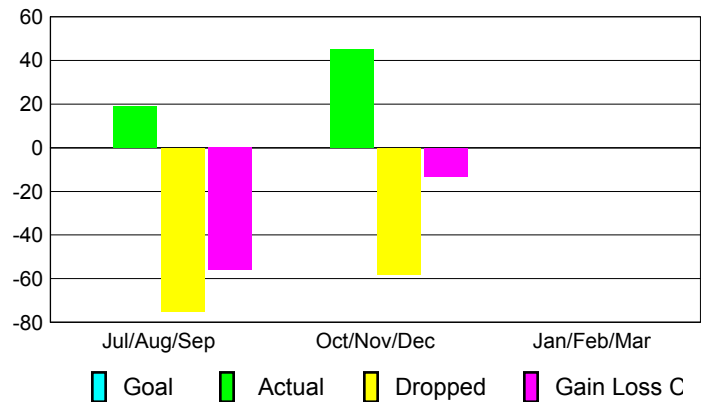

Membership Results 2012-2013

Goal, New, Dropped, Gain/Loss

Comparison of Membership Gain/Loss

Current Year Compared to the Previous Year